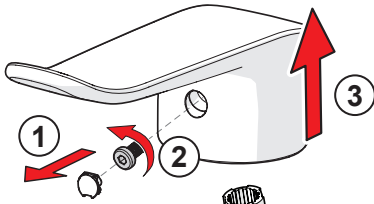

C

①

②

⑤ ⑥

159670/10

159667/10

CLEANING.ORAS.COM

Oras Group is a powerful European provider of sanitary fittings: the market leader in the Nordics and a leading company in Continental Europe. The company's mission is to make the use of water easy and sustainable and its vision is to become the European leader of advanced sanitary fittings. Oras Group has two strong brands: Oras and Hansa.