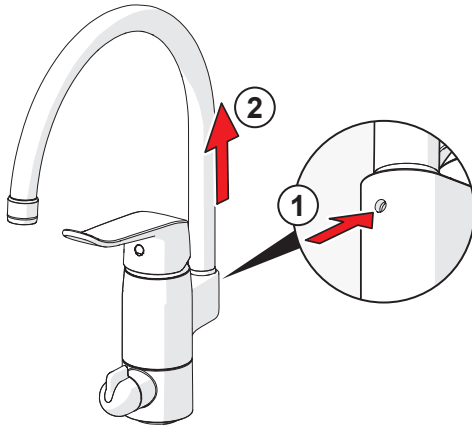

C

①

②

⑤ ⑥

159670/10

159667/10

CLEANING.ORAS.COM

Oras Group is a powerful European provider of sanitary fittings: the market leader in the Nordics and a leading company in Continental Europe. The company's mission is to make the use of water easy and sustainable and its vision is to become the European leader of advanced sanitary fittings. Oras Group has two strong brands: Oras and Hansa.