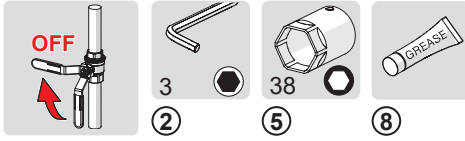

C

①

②

⑤ ⑥

159670/10

159667/10

CLEANING.ORAS.COM

Oras Group is a powerful European provider of sanitary fittings: the market leader in the Nordics and a leading company in Continental Europe. The company's mission is to make the use of water easy and sustainable and its vision is to become the European leader of advanced sanitary fittings. Oras Group has two strong brands: Oras and Hansa.