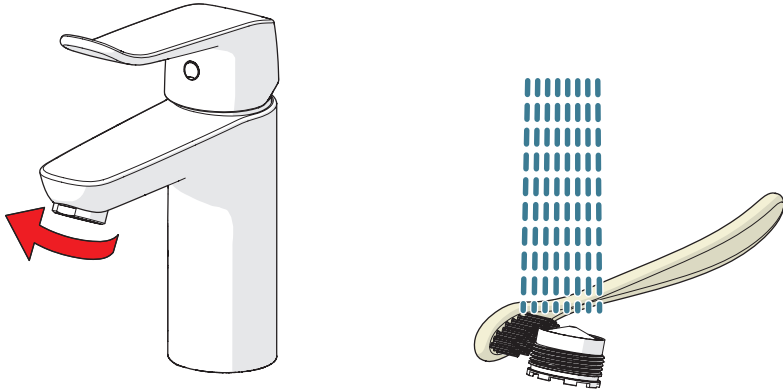

C

①

②

⑤ ⑥

159670/10

159667/10

CLEANING.ORAS.COM

Oras Group is a powerful European provider of sanitary fittings: the market leader in the Nordics and a leading company in Continental Europe. The company's mission is to make the use of water easy and sustainable and its vision is to become the European leader of advanced sanitary fittings. Oras Group has two strong brands: Oras and Hansa.