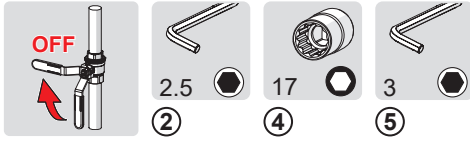

C

①

②

⑤ ⑥

159670/10

159667/10

CLEANING.ORAS.COM

Oras Group is a powerful European provider of sanitary fittings: the market leader in the Nordics and a leading company in Continental Europe. The company's mission is to make the use of water easy and sustainable and its vision is to become the European leader of advanced sanitary fittings. Oras Group has two strong brands: Oras and Hansa.