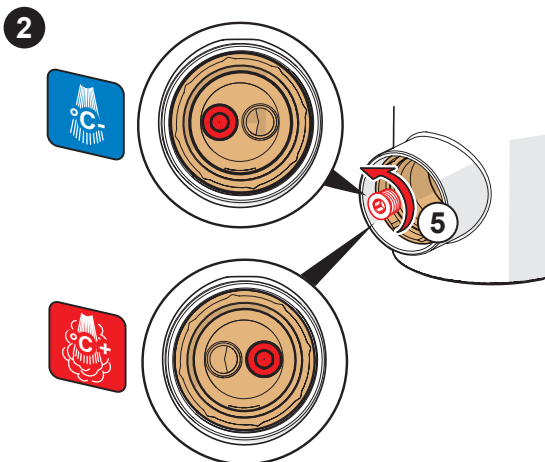

C

①

②

⑤ ⑥

159670/10

159667/10

CLEANING.ORAS.COM

Oras Group is a powerful European provider of sanitary fittings: the market leader in the Nordics and a leading company in Continental Europe. The company's mission is to make the use of water easy and sustainable and its vision is to become the European leader of advanced sanitary fittings. Oras Group has two strong brands: Oras and Hansa.