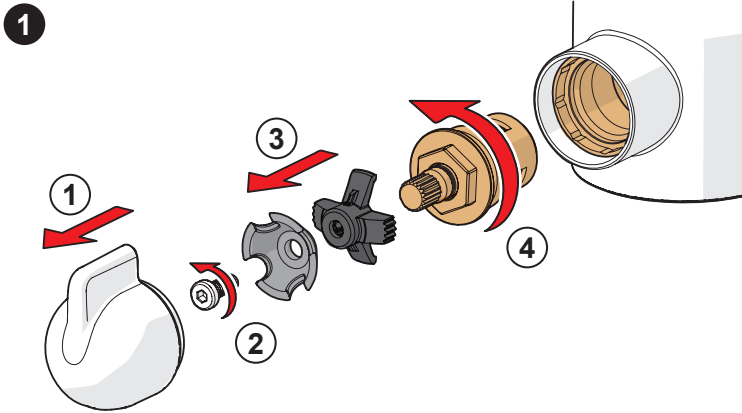

C

①

②

⑤ ⑥

159670/10

159667/10

CLEANING.ORAS.COM

Oras Group is a powerful European provider of sanitary fittings: the market leader in the Nordics and a leading company in Continental Europe. The company's mission is to make the use of water easy and sustainable and its vision is to become the European leader of advanced sanitary fittings. Oras Group has two strong brands: Oras and Hansa.