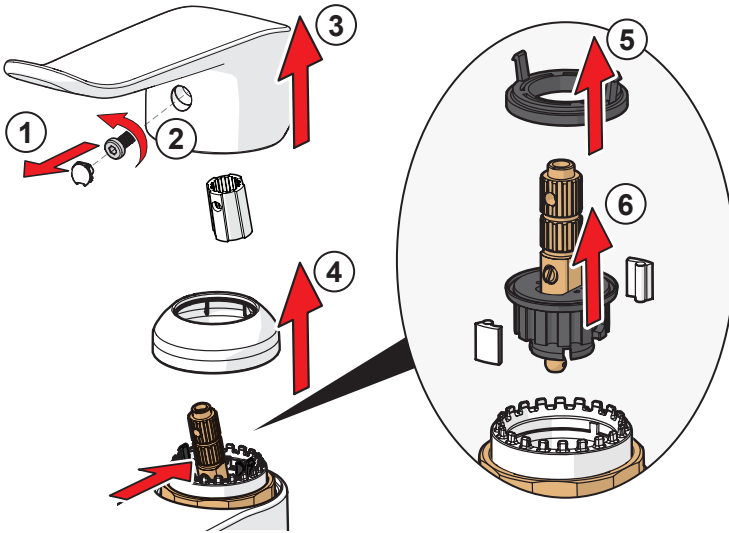

C

①

②

⑤ ⑥

159670/10

159667/10

CLEANING.ORAS.COM

Oras Group is a powerful European provider of sanitary fittings: the market leader in the Nordics and a leading company in Continental Europe. The company's mission is to make the use of water easy and sustainable and its vision is to become the European leader of advanced sanitary fittings. Oras Group has two strong brands: Oras and Hansa.