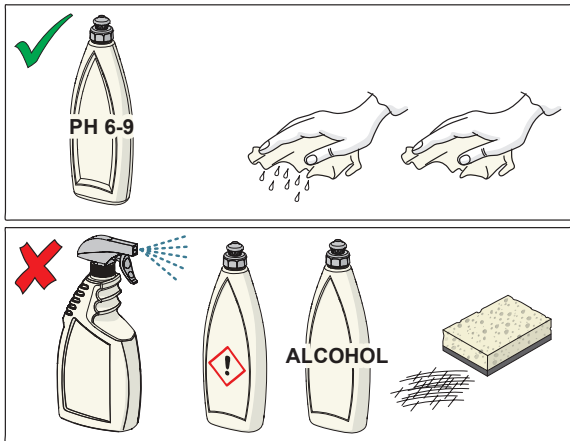

C

①

②

⑤ ⑥

159670/10

159667/10

CLEANING.ORAS.COM

Oras Group is a powerful European provider of sanitary fittings: the market leader in the Nordics and a leading company in Continental Europe. The company's mission is to make the use of water easy and sustainable and its vision is to become the European leader of advanced sanitary fittings. Oras Group has two strong brands: Oras and Hansa.