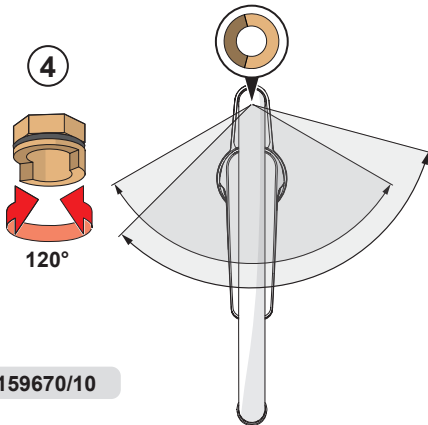

C

①

②

⑤ ⑥

159670/10

159667/10

CLEANING.ORAS.COM

Oras Group is a powerful European provider of sanitary fittings: the market leader in the Nordics and a leading company in Continental Europe. The company's mission is to make the use of water easy and sustainable and its vision is to become the European leader of advanced sanitary fittings. Oras Group has two strong brands: Oras and Hansa.